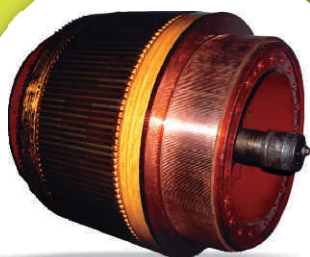

Traction DC Motors

Electrical and Mechanical Rebuilding:

- GM-EMD DC Motors (D-29, D-31, D-47 e D-77)
- GE DC Motors (5GE761-5GE763 - 5GE752 - 5GE601)
- GE DC Traction Generators (5GT581- 5GT586 - 5GT571 - 5GT558)
- DC Motors and Generators for Mining
 - DC Motors and Generators for Electric Train GE (5GE735 and 754), BBC Villares - Toshiba and Hitachi

5GT581/586 Generator Armature

D-77 GM-EMD Stator

D-12, D-22, D32 GM-EMD Armature

5GE761 GE Stator

D-77 GM-EMD Armature

INO Inocência Ltda.

Rua Família Inocência, 57 . Centro
88860 000 . Siderópolis . SC

Fone: +55 48 3435.3088 . Fax: + 55 48 3435.3160