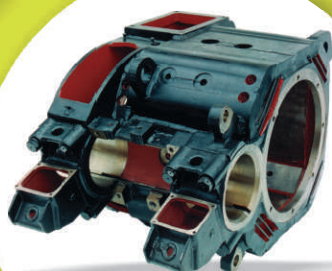

Traction DC Motors

Electrical and Mechanical Rebuilding:

- GM-EMD DC Motors (D-29, D-31, D-47 e D-77)
- GE DC Motors (5GE761-5GE763 - 5GE752 - 5GE601)
- GE DC Traction Generators (5GT581- 5GT586 - 5GT571 - 5GT558)
- DC Motors and Generators for Mining
 - DC Motors and Generators for Electric Train GE (5GE735 and 754), BBC Villares - Toshiba and Hitachi

5GT581/586 Generator Armature

D-77 GM-EMD Stator

D-12, D-22, D32 GM-EMD Armature

5GE761 GE Stator

D-77 GM-EMD Armature

INO Inocência Ltda.

Rua Família Inocência, 57 . Centro
88860 000 . Siderópolis . SC

Fone: +55 48 3435.3088 . Fax: + 55 48 3435.3160