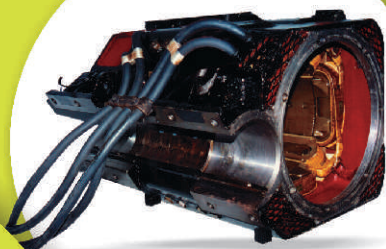

Traction DC Motors

Electrical and Mechanical Rebuilding:

- GM-EMD DC Motors (D-29, D-31, D-47 e D-77)
- GE DC Motors (5GE761-5GE763 - 5GE752 - 5GE601)
- GE DC Traction Generators (5GT581- 5GT586 - 5GT571 - 5GT558)
- DC Motors and Generators for Mining
 - DC Motors and Generators for Electric Train GE (5GE735 and 754), BBC Villares - Toshiba and Hitachi

5GT581/586 Generator Armature

D-77 GM-EMD Stator

D-12, D-22, D32 GM-EMD Armature

5GE761 GE Stator

D-77 GM-EMD Armature

INO Inocência Ltda.

Rua Família Inocência, 57 . Centro
88860 000 . Siderópolis . SC

Fone: +55 48 3435.3088 . Fax: + 55 48 3435.3160