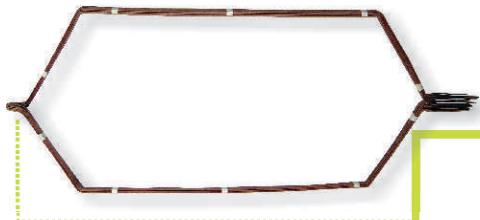

ARMATURE COILS FOR TRACTION MOTORS OF ELECTRIC TRAIN.

VILLARES / WESTINGHOUSE DA-0451

TOSHIBA SE- 210 / 214

5GE-754

ABB / BBC- 4 ERG- 3848

We manufacture any models of armature coils for traction motors for electric train. Our coils are manufactured in accordance with the specifications of the manufacturers.