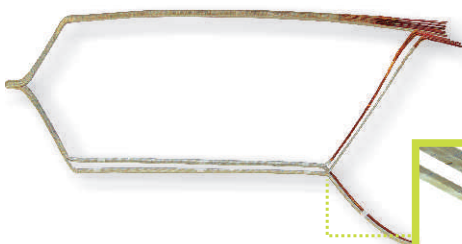

ARMATURE COILS FOR TRACTION MOTORS OF ELECTRIC TRAIN.

VILLARES / WESTINGHOUSE DA-0451

TOSHIBA SE- 210 / 214

5GE-754

ABB / BBC- 4 ERG- 3848

We manufacture any models of armature coils for traction motors for electric train. Our coils are manufactured in accordance with the specifications of the manufacturers.